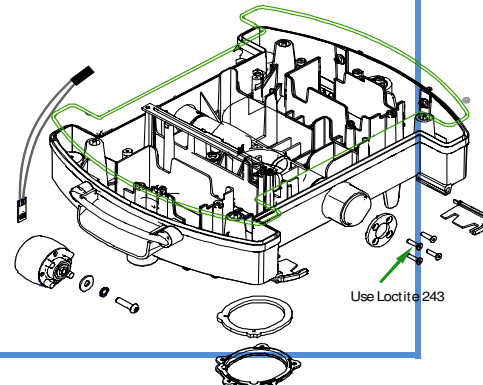

Tav.	01	0	
Tab.			
Taf.			

Rif.	Code	Qt.in Robot		(IT) Descrizione * (GB) Description	MOQ
1	075_D005	1		Chiave - Screwdriver	1
2	CS_E00020S	0-1	MT 100	Cavo - Cable	1
2	CS_E0002	0-1	MT 150	Cavo - Cable	1
2	CS_E0002_2	0	MT 200	Cavo - Cable	1
2	CS_E0002_3	0	MT 300	Cavo - Cable	1
2	CS_E0002_5	0	MT 500	Cavo - Cable	1
2	CS_E0002_10	0	MT 1000	Cavo - Cable	1

Consegna in 45 giorni dall'ordine - Delivery Time 45 days from order date

3	200A00100A	0-1	(100 Pz)	Conf. Chiodi - Nails Bag	1
3	200A00200A	0-1	(200 Pz)	Conf. Chiodi - Nails Bag	1
4	CS_C0111	0		Nastro Agglomerante - Stretch Electrical Tape	1
5	CS_C0109	0	200 Gr	Grasso - Grease	1
6	AMBCAPROG	0		Programming Cable - Cavo Programmazione	1
7	CB01RICINV3	0		Kit Ricarica Invernale - Kit for Winter Garaging	1
8	CS_GSM-GPRS	0	Only L85 Elite	Kit - Scheda GSM - GSM Board kit	1
9	200A00003	1		(3pcs) - Connettore - Connector	1
9	200A00001	0		(10pcs) - Connettore - Connector	1
9	200A00050	0		(50pcs) - Connettore - Connector	1

Solo per rivenditori
Only for dealer

Code	(IT) Descrizione * (GB) Description	MOQ
CS_E0032	Kit test batteria - battery test Kit	1
CS_BT_USB	Convertitore USB-Bluetooth - USB-Bluetooth Converter	1
075A0009	Aggiornamento V3->V4E - Upgrade Kit V3->V4E	1