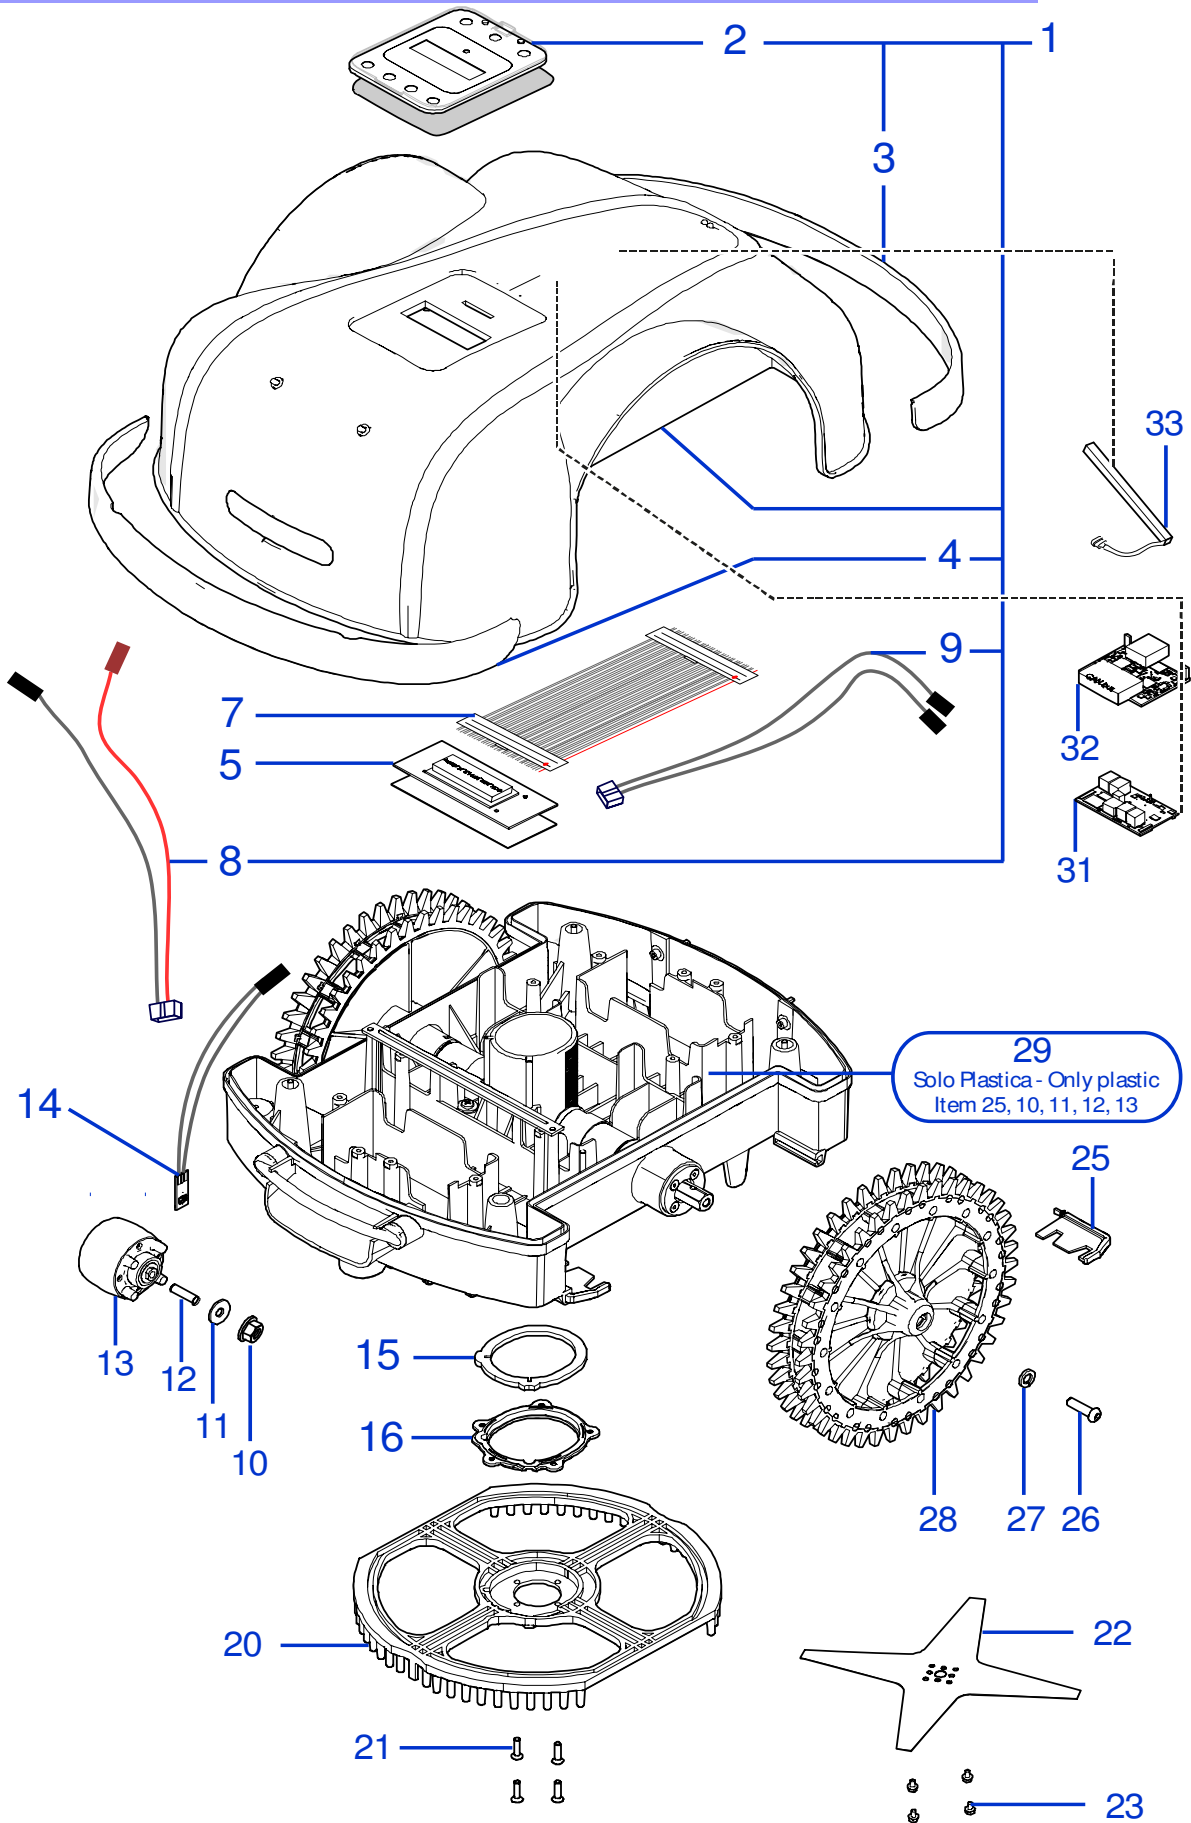

Rif.	Code	Qt.in Robot		(IT) Descrizione * (GB) Description	MOQ
1	085_A0010_D	1	L85 Deluxe	Gruppo Calotta - Cap Set	1
1	085_A0010_E	1	L85 Evolution	Gruppo Calotta - Cap Set	1
1		1		-	
1	085_A0010_L	1	L85 Elite	Gruppo Calotta - Cap Set	1
2	075Z19200A	1		Tastiera - Keyboard	1
3	075Z05000A	1		Paraurti - Bumper	1
4	075Z04900A	1		Paraurti - Bumper	1
IT : Paraurti-Pulire la superficie ed incollare con Loctite 406 EN : Bumper - Clean the surface and glue with Loctite 406					
5	200E01000A	1		Display - Display	1
7	CB01_DI6	1		CPU-Display - Cabling CPU-Display	1
8	CB01_L75	1		Cavo Ricarica - Recharge Cabling	1
9	CB02_L75	1		Cavo Sensore Pioggia - Rain sensor Cabling	1
10	C01767	2		Dado - Nut	10
11	C00361	2		Rondella - Washer	8
12	C01766	2		Grano - Grain	10
13	075Z14600A	2		Ruota Anteriore - Front Wheel	1
14	075E00600A	2		Encoder Ruota - Wheel Encoder	1
15	075Z16000A	1		Guarnizione - Gasket	1
16	075Z13600A	1		Piastra - Plate	1
20	075Z07600AB	1		Campana - Bell	1
21	C00252	4	M5x20	Vite - Screw	10
22	075Z07800A	0-1	4KF Ø25 Cm	Lama piana a 4 Punte - 4 knives flate blade	1
22	CS_D0112_02	0-1	4KF Ø29 Cm	Lama piana a 4 Punte - 4 knives flate blade	1
23	C00212	1	M4x8	Vite - Screw	100
25	075Z10700A	2		(Toothed Wheel) Pulisci ruota - Wheel Cleaning	8
25	075Z19600A	2		(Wheel tire) Pulisci ruota - Wheel Cleaning	8
26	C01518	2	M8x12	Vite - Screw	8
27	C01265	2		Rondella - Washer	10
28	075Z02000A	2		Ruota Dentata 2 denti - Toothed Wheel 2 teeth	1
28	075Z10400A	2		Ruota Dentata 3 denti - Toothed Wheel 3 teeth	1
28	075Z19500A	2		Ruota con copertone - Wheel with tire	1
29	085Z16500A	1		Scocca (Solo Plastica) - Body (Only Plastic)	1
31	400E02200A	1	Only L85 Elite	Scheda GSM - GSM Board	1
32	400E02400A	1	Only L85 Elite	Esp.Seriale - Serial Exp.	1
33	CS_ANT_GSM	1	Only L85 Elite	Antenna - Antenna	1