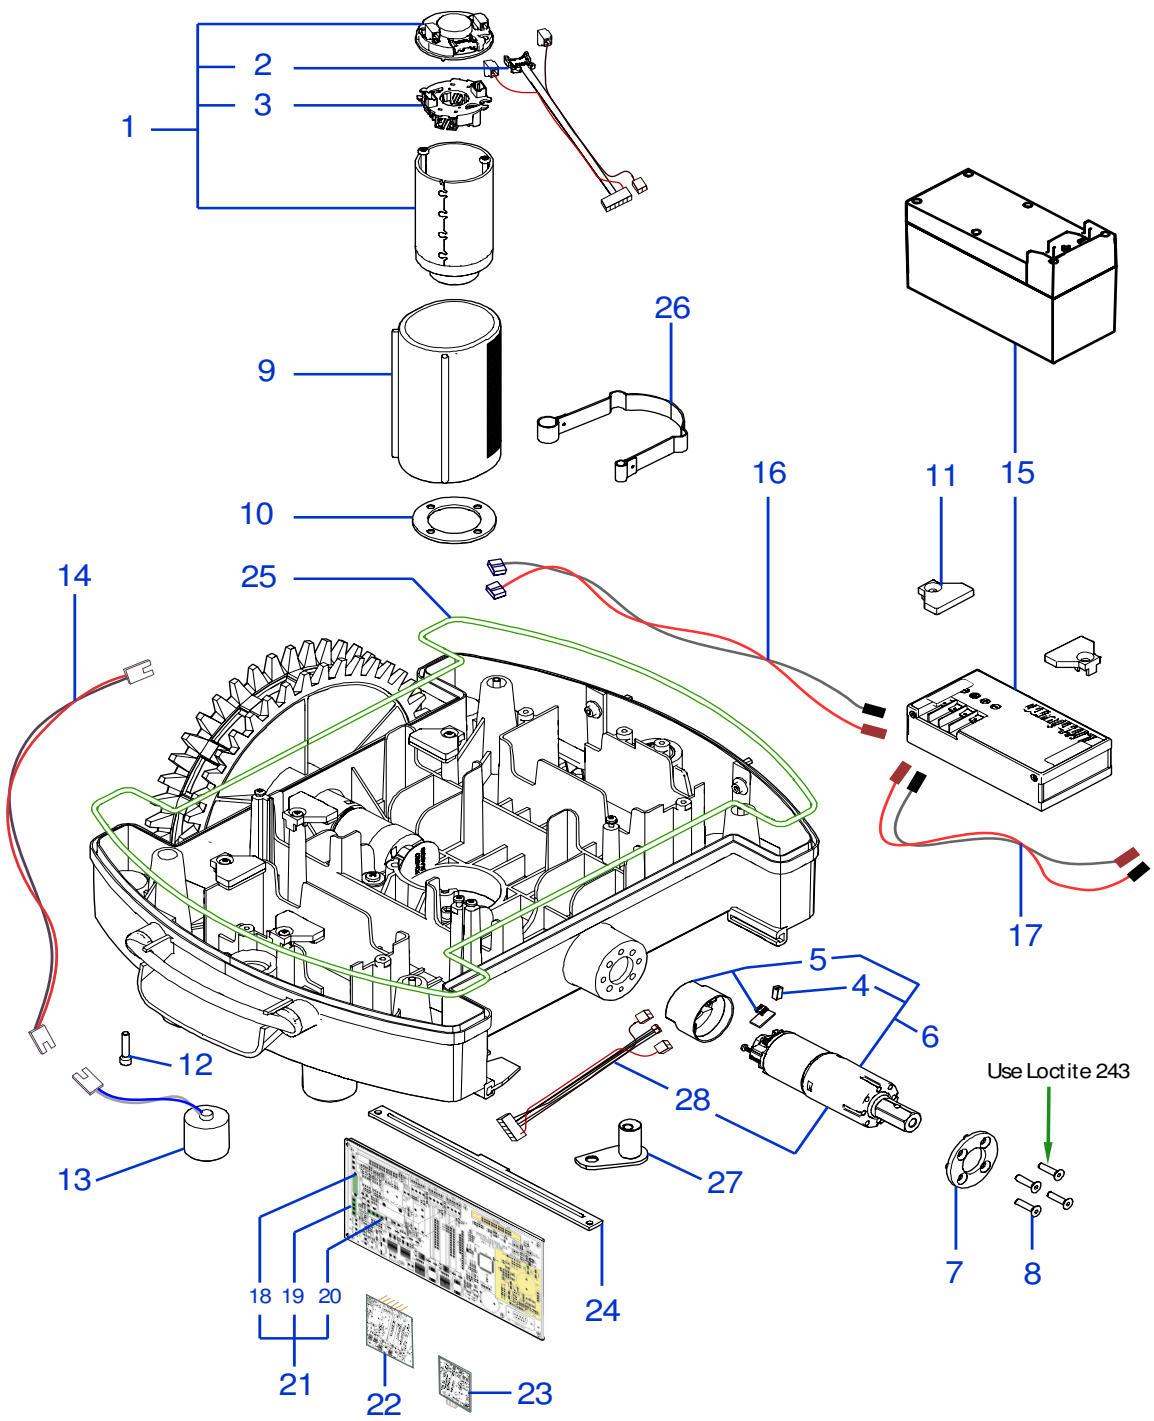

Rif.	Code	Qt.in Robot		(IT) Descrizione * (GB) Description	MOQ
1	CS_C0009/F_2	1	Brush Robot	(FS) - Motore di Taglio - Group Cutting Motor	1
1	CS_C0009/212	1	Brushless Robot	(Brushless) - Motore di Taglio - Group Cutting Motor	1
2	CS_D0122_01	1	Only x Brush	(FS) - Encoder Lama - Blade encoder	1
3	CS_C0121_01	1	Only x Brush	(FS) - Kit Spazzole e Portaspazzole - Brush & Brush housing	1
3	CS_C0058	2	Only x Brush	(FS) - Spazzola lama - Blade Brush	1
4	075_D0014	4	Only x Brush	(FS) - Spazzola - Brush	1
5	075_D0232	2	Only x Brush	Kit Encoder - Kit Encoder	1
6	075Z08500A	2	Brush Robot	(FS) - Motoriduttore - Motor Reducer	1
6	075Z11000A	2	Brushless Robot	(Brushless) - Motoriduttore - Motor Reducer	1
7	075Z06900A	2		Supporto Ruota - Wheel support	1
8	C01317	8		Vite - Screw	100
9	075Z04500A	1		Supporto Motore - Motor support	1
10	400Z07500A	1		Supporto - Support	1
11	110Z12900A	2		Fissaggio Batteria - Battery Clamp	1
12	C00067	4	M5X25	Vite - Screw	10
13	CS_C0004_L	2		Bobina - Coil	1
14	CB06_L75	1		Prolunga Bobina - Cabling Coil-Receiver	1
15	075Z01300A	1-2	Lithium (25.9V 2.5A)	(Type B) - Batteria - Battery	1
15	CS_C0106/1	1	Lithium (25.9V 7.5A)	(Type B) - Batteria - Battery	1
16	CB03_L75	1		CPU-batteria - Cabling CPU-Battery	1
17	CB04_L75	0-1		batteria-batteria - Cabling Battery-Battery	1
18	A210517	1	F4 - 250V 500/630mA	Fusibile - Fuse - (500 Ceramic 630 Glass)	10
19	A210543	1	F3 - 32V 30A	Fusibile - Fuse	10
20	A210540	1	F1 - 32V 1A	Fusibile - Fuse	10
21	AM10-085D	1	Deluxe	Scheda Madre - Mother Board	1
21	AM10-085E	1	Evolution	Scheda Madre - Mother Board	1
21		1		-	
21	AM10-085L	1	Elite	Scheda Madre - Mother Board	1
22	50_E0055_00	1		(RX-S1) Ricevitore - Receiver	1
23	051E00400A	1	(IOS + Android)	Ricevitore Bluetooth - Bluetooth Receiver	1
24	200Z03000A	1		Bloccascheda - Board block	1
25	075Z09400A	1		Guarnizione - Gasket	1
26	075Z08700A	1		Piastra Elastica - Elastic plate	1
27	075Z07200A	1		Piastra fissaggio - Fixing plate	1
28	CB01_MRS_670	2	Brush Robot	Cablaggio Motore - Motor Cabling	1