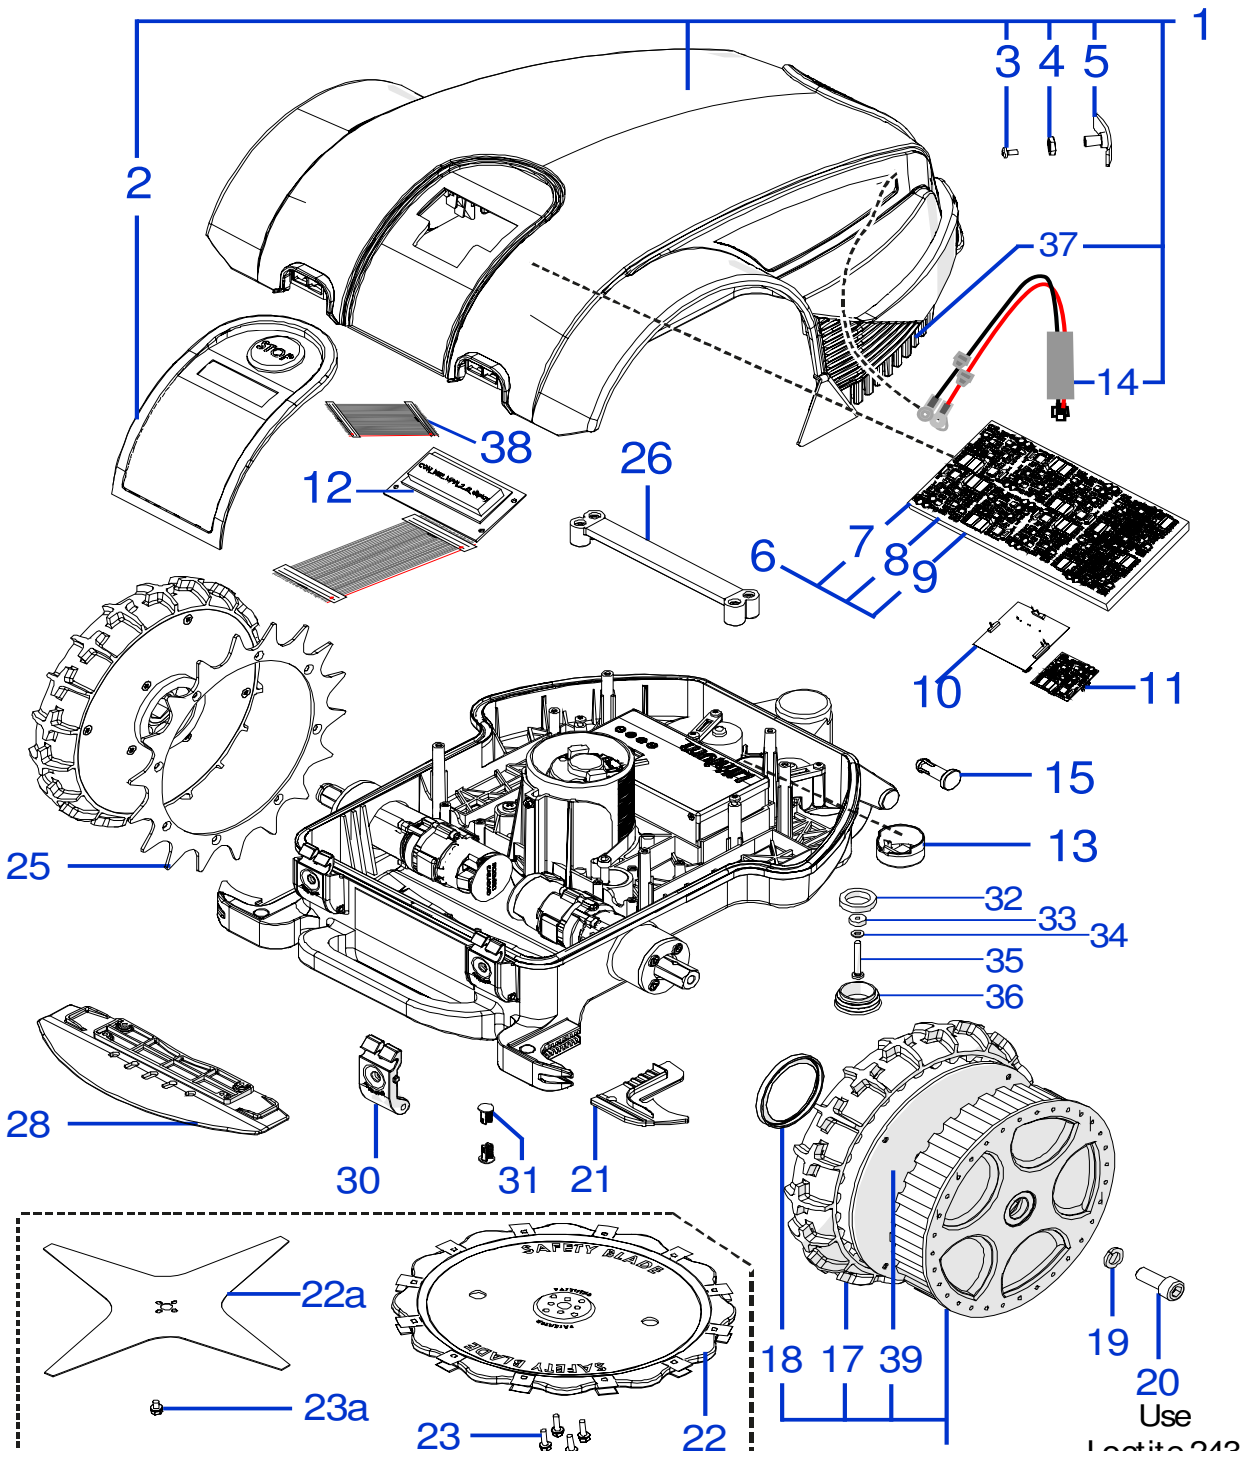

Rif.	Code	Qt.in Robot		(IT) Descrizione * (GB) Description	MOQ
1	051A15005R	1	L30 Basic	Gruppo Calotta - Cap Set	1
1	051A15010R	1	L30 Deluxe	Gruppo Calotta - Cap Set	1
1	051A15090R	1	L30 Elite	Gruppo Calotta - Cap Set	1
1	051A15095R	1	L30 Elite Plus	Gruppo Calotta - Cap Set	1
2	051Z08600A	1		Tastiera - Keyboard	1
3	C01320	6		Vite - Screw	100
4	C01350	6		Rondella - Washer	100
5	051Z05700A	2		Contatto ricarica - Charging contact	1
6	AM2010-30B	1	L30 B	Scheda Madre - Mother Board	1
6	AM2010-30D	1	L30 Deluxe	Scheda Madre - Mother Board	1
6	AM2010-30L	1	L30 Elite	Scheda Madre - Mother Board (Brushless)	1
6	AM2010-30LP	1	L30 Elite Plus	Scheda Madre - Mother Board (Brushless)	1
7	A210517	1	F4 - 250V 500/630mAD	Fusibile - Fuse - (500 Ceramic 630 Glass)	10
8	A210543	1	F3 - 32V 30A	Fusibile - Fuse	10
9	A210540	1	F1 - 32V 1A	Fusibile - Fuse	10
10	50_E0055_00	1		(RX-S1) Ricevitore - Receiver	1
11	051E00400A	1	(IOS + Android)	Ricevitore Bluetooth - Bluetooth Receiver	1
12	051Z13300A	1		Display - Display	1
13	051E00200A	1		Scheda Sollevamento - Lift board	1
14	CB02_PCL30	1		Cavo Ricarica - Recharge Cabling	1
15	051Z08700B	2		Perno - Pivot	1
16	200Z01200A	2		Ruota Posteriore - Rear Wheel	1
17	200Z00900A	2		Gomma Ruota - Tire	1
18	VCW50625	2		Oring - Oring	1
19	C00217	2		Rondella - Washer	10
20	C01518	2		Vite - Screw	8
21	051Z00600C	2		Pulisci Ruota - Wheel Cleaning Spindle	10
22a	075Z07800A	0-1	4KF Ø25 Cm	Lama piana a 4 Punte - 4 knives flate blade	1
23	C01322	0-4		Vite - Screw	100
23a	A850460	0-4		Vite - Screw	100
25	200Z01300A	2	Optional	Artiglio Ruota - Wheel Spike	1
26	051Z14700A	1-2		Staffa batteria - battery bracket	1
28	051Z28200A	1		Protezione - Protection	1
30	051Z00500B	2		Pulsante di Apertura - Open Button	1
31	C01240	4		Clips - Clips	8
32	051Z20000A	2		Guarnizione - Gasket	10
33	051Z20100A	2		Guarnizione - Gasket	10
34	C00070	2		Rondella - Washer	10
35	C01333	2		Vite - Screw	10
36	C01583	2		Tappo - Cup	10
37	051Z16500A	1	Right	Protezione - Protection	1
37	051Z16600A	1	Left	Protezione - Protection	1
38	051Z27000A	1		Prolunga tastiera - keyboard extension	1
39	CS_D0183_04	2		Coperchio Ruota - Wheel cup	1